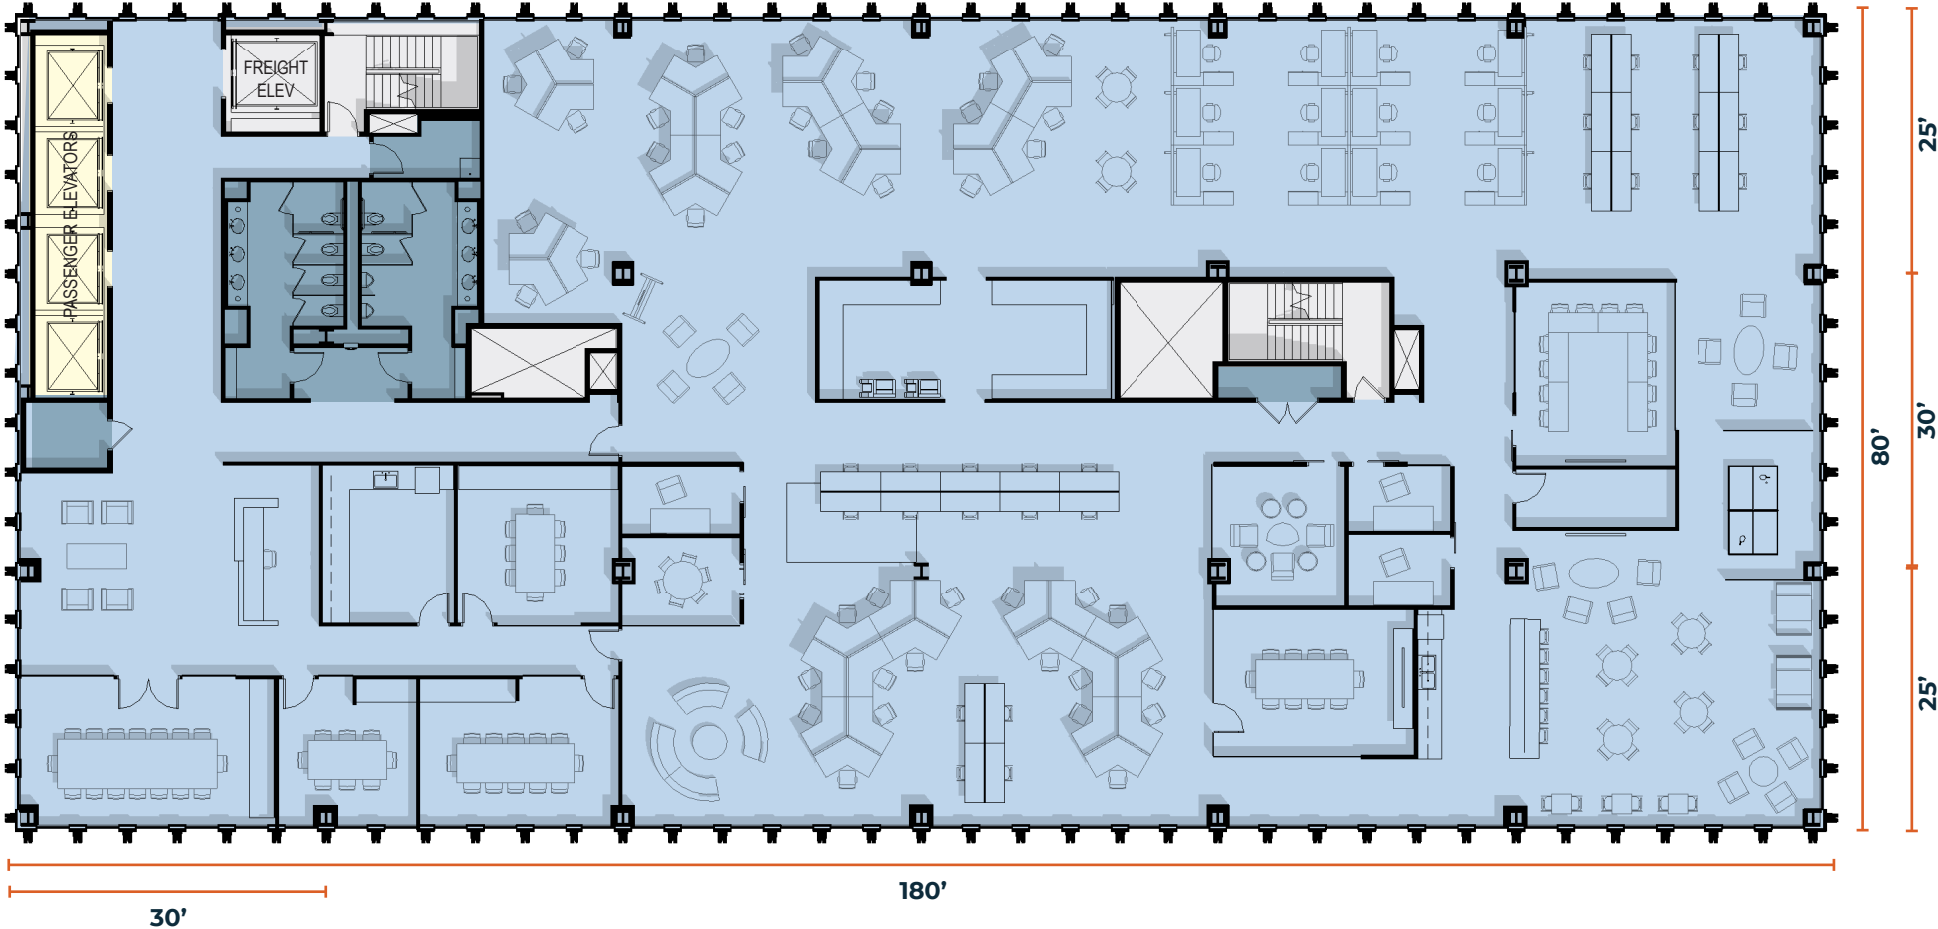

OFFICE PLANS | Contemporary/Creative Layout

Features

- ◊ 12'6" floor-to-floor height
- ◊ 9' finished ceiling height
- ◊ 5' planning module

OFFICE PLANS | Financial Layout

Features

- ◊ 12'6" floor-to-floor height
- ◊ 9' finished ceiling height
- ◊ 5' planning module

OFFICE PLANS | Law Firm Layout

Features

- ◊ 12'6" floor-to-floor height
- ◊ 9' finished ceiling height
- ◊ 5' planning module